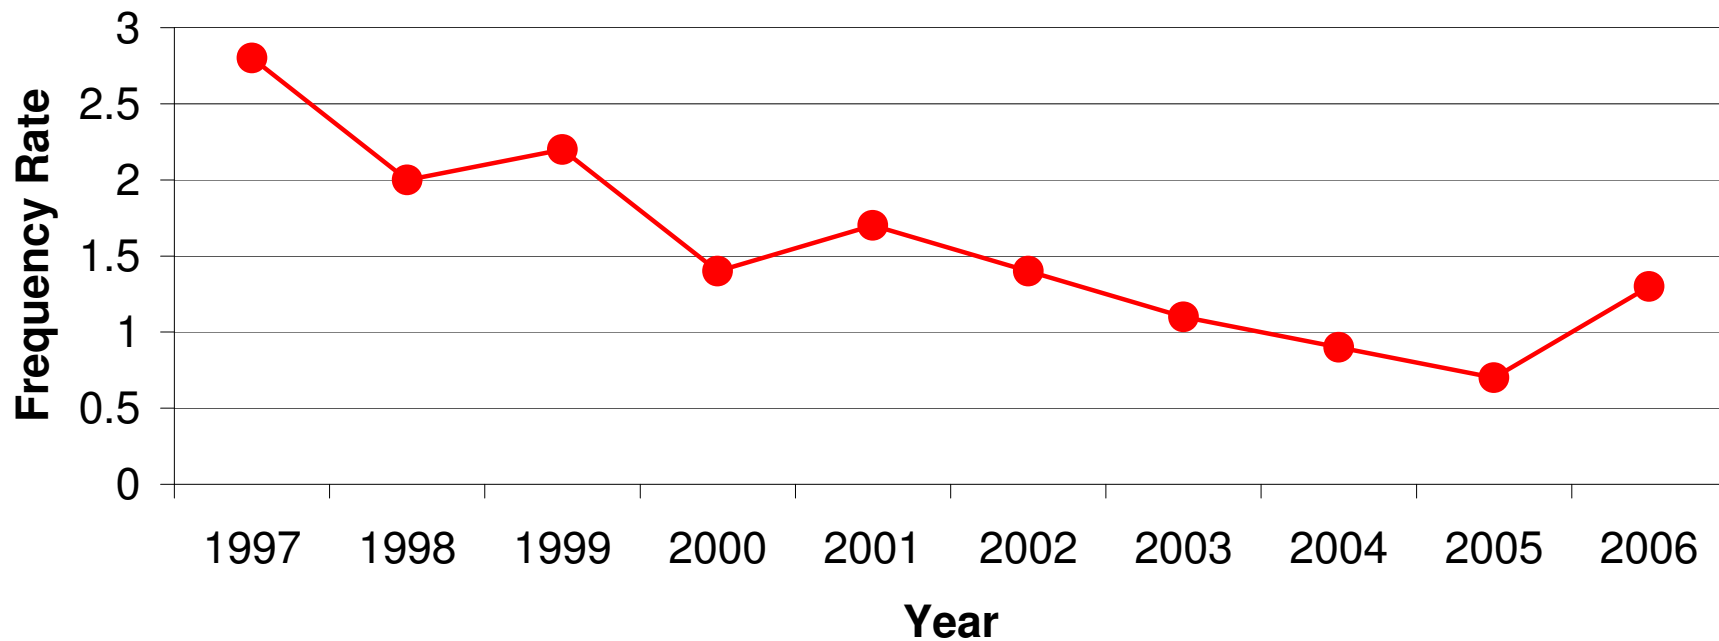

BSG ACCIDENT FREQUENCY RATE 1997 - 2006

—●— Bedok Safety Group

Year	1997	1998	1999	2000	2001	2002	2003	2004	2005	2006
Bedok Safety Group	2.8	2	2.2	1.4	1.7	1.4	1.1	0.9	0.7	1.3
No. of Companies	12	12	12	12	9	9	10	10	10	8