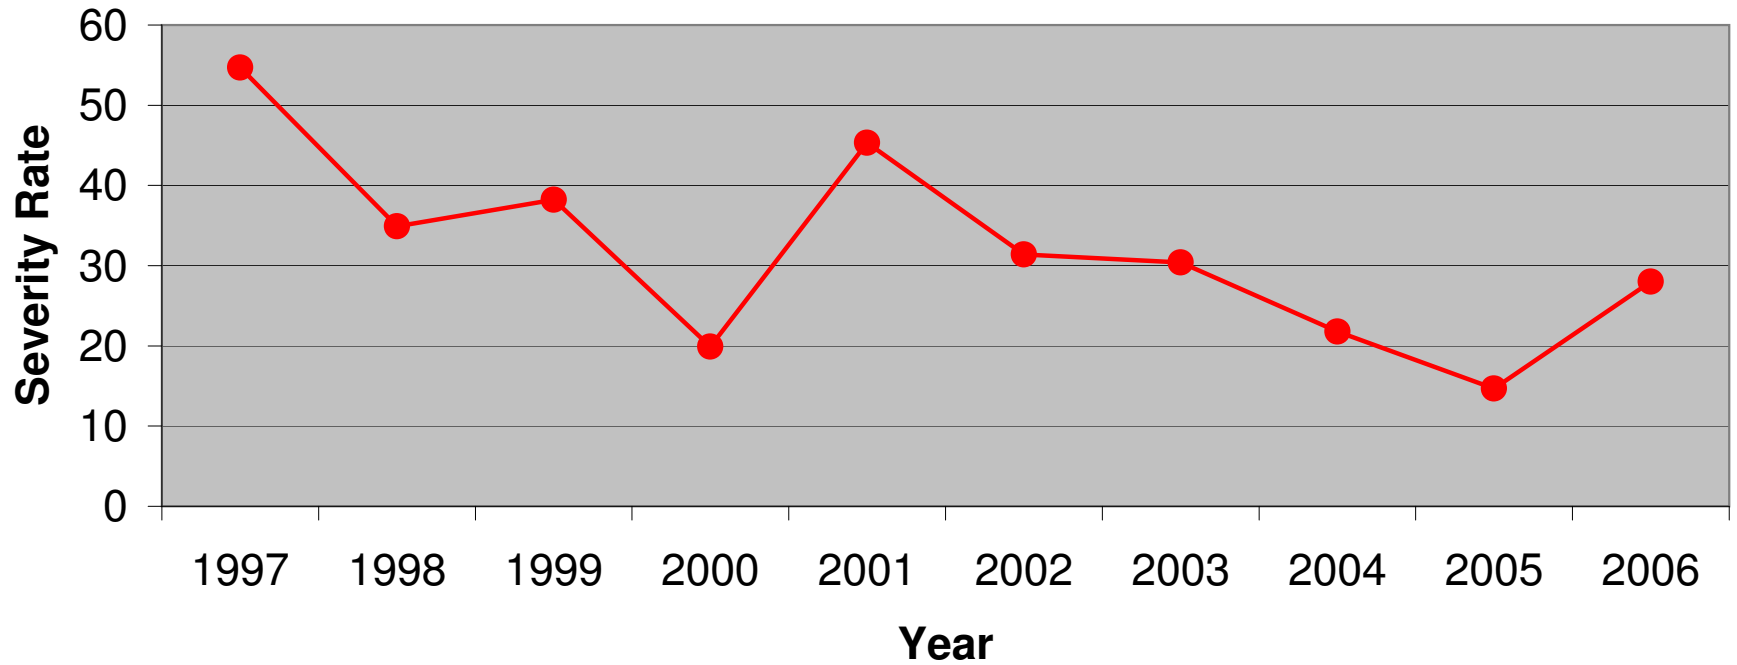

BSG ACCIDENT SEVERITY RATE 1997 - 2006

—●— Bedok Safety Group

Year	1997	1998	1999	2000	2001	2002	2003	2004	2005	2006
Bedok Safety Group	54.7	34.9	38.2	19.9	45.3	31.4	30.4	21.8	14.7	28.0
No. of Companies	12	12	12	12	9	9	10	10	10	8